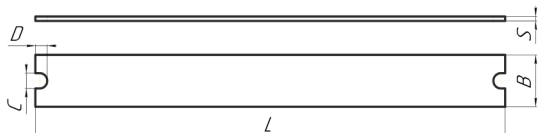

**PRICE  
DETAILS of FURNITURE (latoflex) GOST 21178-2006**

Price per 1cbm, euro F.C.A.Yaroslavl

	Dimensions	Permissible deviations
Length, mm L	450 — 1590	± 1,5mm/run.m
Width, mm B	38,53,64,66,68,83,170	± 0,5mm
Thickness, mm S	8,9,10,12	± 0,3 mm for curved ± 0,5 mm for flat

	SORT	PRICE, euro.m3 Length, mm less than 690; equals 1590	PRICE, euro.m3 Length, mm between 690 and 1590
THE FLEX HAS A WIDTH OF 50 MM AND MORE	<b>A/BB</b>	<b>509</b>	<b>515</b>
THE FLEX WIDTH FROM 38 MM TO 50 MM	<b>A/BB</b>	<b>530</b>	<b>536</b>
THE FLEX WIDTH UP TO 38 MM	<b>A/BB</b>	<b>543</b>	<b>549</b>

**DETAILS of FURNITURE with grooves (latoflex) GOST 21178-2006**

Price per 1cbm, euro F.C.A.Yaroslavl

	Dimensions	Permissible deviations
Length, mm L	1 590	± 1,0 mm/run.m
Width, mm B	170	± 0,5 — 1,0 mm/run.m
Groove width, mm C	50	± 1,0 mm/run.m
Groove depth, mm D	50	± 1,0 mm/run.m
Thickness, mm S	8	± 1,0 mm

WIDTH	SORT	PRICE, euro.m3
THE FLEX 1590X170X8MM WITH GROOVES	<b>A/BB</b>	<b>521</b>

PRICE WITH CERTIFICATE FSC+10euro.m3