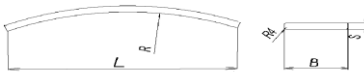

	Dimensions of parts	Permissible deviations
Leight, mm L	450 — 1590	± 1,5mm/run.m
Width, mm B	25,38,53,64,66,68,83,170	± 0,5mm
Thickness, mm S	8,10,12	± 0,3 mm for curved ± 0,5 mm for flat

Valid from 24.01.22

	SORT	PRICE per m3				
		CURVE			FLAT	
		Length, mm ≤ 600	Length, mm 600 - 690	Lenght, mm > 690	Lenght, mm < 1590	Lenght, mm 1590
THE FLEX HAS A WIDTH OF 50 MM AND MORE	A/BB	540	600	640	640	600
THE FLEX WIDTH FROM 38 MM TO 50 MM	A/BB	550	655	705	O/R*	O/R*
THE FLEX WIDTH UP TO 38 MM	A/BB	560	687	727	O/R*	O/R*

DETAILS of FURNITURE with grooves (latoflex) GOST 21178-2006

	Dimensions of parts	Permissible deviations
Leight, mm L	1 590	± 1,0 mm/run.m
Width, mm B	170	± 0,5 — 1,0 mm/run.m
Groove width, mm C	50	± 1,0 mm/run.m
Groove depth, mm D	50	± 1,0 mm/run.m
Thickness, mm S	8	± 1,0 mm

WIDTH	SORT	PRICE, euro.m3
THE FLEX 1590X170X8MM WITH GROOVES	A/BB	646

Price with FSC-100% certificate +10EUR/m3

*on request