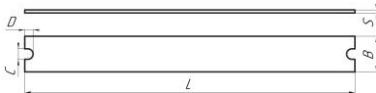

	Dimensions of parts	Permissible deviations
Leight, mm L	450 — 1590	± 1,5mm/run.m
Width, mm B	25,38,53,64,66,68,83,170	± 0,5mm
Thickness, mm S	8,10,12	± 0,3 mm for curved ± 0,5 mm for flat

Valid from 24.01.22

	SORT	PRICE per m3				
		CURVE			FLAT	
		Length, mm ≤ 600	Length, mm 600 - 690	Lenght, mm > 690	Lenght, mm < 1590	Lenght, mm 1590
THE FLEX HAS A WIDTH OF 50 MM AND MORE	A/BB	540	600	640	640	600
THE FLEX WIDTH FROM 38 MM TO 50 MM	A/BB	550	655	705	O/R*	O/R*
THE FLEX WIDTH UP TO 38 MM	A/BB	560	687	727	O/R*	O/R*

DETAILS of FURNITURE with grooves (latoflex) GOST 21178-2006

	Dimensions of parts	Permissible deviations
Leight, mm L	1 590	± 1,0 mm/run.m
Width, mm B	170	± 0,5 — 1,0 mm/run.m
Groove width, mm C	50	± 1,0 mm/run.m
Groove depth, mm D	50	± 1,0 mm/run.m
Thickness, mm S	8	± 1,0 mm

WIDTH	SORT	PRICE, euro.m3
THE FLEX 1590X170X8MM WITH GROOVES	A/BB	646

Price with FSC-100% certificate +10EUR/m3

*on request