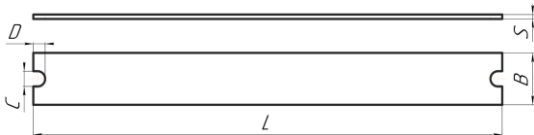

**PRICE
DETAILS of FURNITURE (latoflex) GOST 21178-2006**

Price per 1cbm, euro F.C.A.Yaroslavl

	Dimensions	Permissible deviations
Length, mm L	450 — 1590	± 1,5mm/run.m
Width, mm B	38,53,64,66,68,83,170	± 0,5mm
Thickness, mm S	8,9,10,12	± 0,3 mm for curved ± 0,5 mm for flat

	SORT	PRICE, euro.m3 Length, mm less than 690; equals 1590	PRICE, euro.m3 Length, mm between 690 and 1590
THE FLEX HAS A WIDTH OF 50 MM AND MORE	A/BB	574	580
THE FLEX WIDTH FROM 38 MM TO 50 MM	A/BB	597	604
THE FLEX WIDTH UP TO 38 MM	A/BB	612	618

DETAILS of FURNITURE with grooves (latoflex) GOST 21178-2006

Price per 1cbm, euro F.C.A.Yaroslavl

	Dimensions	Permissible deviations
Length, mm L	1 590	± 1,0 mm/run.m
Width, mm B	170	± 0,5 — 1,0 mm/run.m
Groove width, mm C	50	± 1,0 mm/run.m
Groove depth, mm D	50	± 1,0 mm/run.m
Thickness, mm S	8	± 1,0 mm

WIDTH	SORT	PRICE, euro.m3
THE FLEX 1590X170X8MM WITH GROOVES	A/BB	586

PRICE WITH CERTIFICATE FSC+10euro.m3