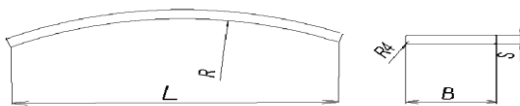

**PRICE
DETAILS of FURNITURE (latoflex) GOST 21178-2006**

Price per 1cbm, euro F.C.A.Yaroslavl

	Dimensions	Permissible deviations
Length, mm L	450 — 1590	± 1,5mm/run.m
Width, mm B	38,53,64,66,68,83,170	± 0,5mm
Thickness, mm S	8,9,10,12	± 0,3 mm for curved ± 0,5 mm for flat

	SORT	PRICE, euro.m3 Length, mm less than 690; equals 1590	PRICE, euro.m3 Length, mm between 690 and 1590
THE FLEX HAS A WIDTH OF 50 MM AND MORE	A/BB	574	580
THE FLEX WIDTH FROM 38 MM TO 50 MM	A/BB	597	604
THE FLEX WIDTH UP TO 38 MM	A/BB	612	618

DETAILS of FURNITURE with grooves (latoflex) GOST 21178-2006

Price per 1cbm, euro F.C.A.Yaroslavl

	Dimensions	Permissible deviations
Length, mm L	1 590	± 1,0 mm/run.m
Width, mm B	170	± 0,5 — 1,0 mm/run.m
Groove width, mm C	50	± 1,0 mm/run.m
Groove depth, mm D	50	± 1,0 mm/run.m
Thickness, mm S	8	± 1,0 mm

WIDTH	SORT	PRICE, euro.m3
THE FLEX 1590X170X8MM WITH GROOVES	A/BB	586

PRICE WITH CERTIFICATE FSC+10euro.m3