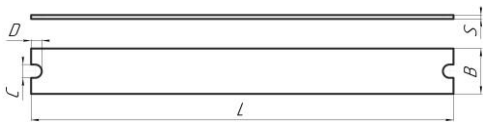

## PRICE in EUR on FCA Yaroslavl basis DETAILS of FURNITURE (latoflex) GOST 21178-2006

	Dimensions of parts	Permissible deviations
Leight, mm L	450 — 1590	± 1,5mm/run.m
Width, mm B	25,38,53,64,66,68,83,170	± 0,5mm
Thickness, mm S	8,10,12	± 0,3 mm for curved ± 0,5 mm for flat

Valid from 01.07.21

	SORT	PRICE, euro/m3 Length, mm less than 690	PRICE, euro/m3 Lenght, mm between 690 and 1590	PRICE, euro/m3 Lenght, mm more than 1590
THE FLEX HAS A WIDTH OF 50 MM AND MORE	A/BB	580	609	580
THE FLEX WIDTH FROM 38 MM TO 50 MM	A/BB	603	650	O/R*
THE FLEX WIDTH UP TO 38 MM	A/BB	633	670	O/R*

## DETAILS of FURNITURE with grooves (latoflex) GOST 21178-2006

	Dimensions of parts	Permissible deviations
Leight, mm L	1 590	± 1,0 mm/run.m
Width, mm B	170	± 0,5 — 1,0 mm/run.m
Groove width, mm C	50	± 1,0 mm/run.m
Groove depth, mm D	50	± 1,0 mm/run.m
Thickness, mm S	8	± 1,0 mm

WIDTH	SORT	PRICE, euro.m3
THE FLEX 1590X170X8MM WITH GROOVES	A/BB	615

Price with FSC-100% certificate +10EUR/m3

\*on request