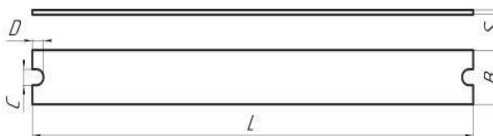

## PRICE LIST from

PRICE in EUR on FCA Yaroslavl basis

**DETAILS of FURNITURE (latoflex)**

**GOST 21178-2006**

	Dimensions of parts	Permissible deviations
Leight, mm L	450 — 1590	± 1,5mm/run.m
Width, mm B		± 0,5mm
Thickness, mm S	8,10,12	± 0,3 mm for curved ± 0,5 mm for flat

	SORT	PRICE per m3	
		CURVE	
		Length, mm ≤ 680	Length, mm > 680
THE FLEX HAS A WIDTH OF 50 MM AND MORE	A/BB	<b>425</b>	<b>450</b>
THE FLEX LESS THAN 50MM WIDE	A/BB	<b>510</b>	<b>535</b>

	Dimensions of parts	Permissible deviations
Leight, mm L	1590	± 1,0 mm/run.m
Width, mm B	170	± 0,5 — 1,0 mm/run.m
Groove width, mm C	50	± 1,0 mm/run.m
Groove depth, mm D	50	± 1,0 mm/run.m
Thickness, mm S	8	± 1,0 mm

WIDTH	SORT	PRICE, euro.m3
THE FLEX 1590X170X8MM WITH GROOVES	A/BB	<b>550</b>