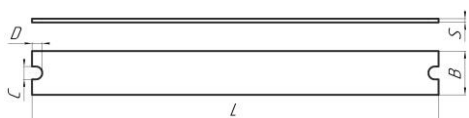

	Dimensions of parts	Permissible deviations
Leight, mm L	450 — 1590	± 1,5mm/run.m
Width, mm B	25,38,53,64,66,68,83,170	± 0,5mm
Thickness, mm S	8,10,12	± 0,3 mm for curved ± 0,5 mm for flat

Valid from 01.11.21

	SORT	PRICE per m3			
		CURVE		FLAT	
		Length, mm 690 and less	Lenght, mm more than 690	Lenght, mm less than 1590	Lenght, mm 1590
THE FLEX HAS A WIDTH OF 50 MM AND MORE	A/BB	600	640	640	600
THE FLEX WIDTH FROM 38 MM TO 50 MM	A/BB	655	705	O/R*	O/R*
THE FLEX WIDTH UP TO 38 MM	A/BB	687	727	O/R*	O/R*

DETAILS of FURNITURE with grooves (latoflex) GOST 21178-2006

	Dimensions of parts	Permissible deviations
Leight, mm L	1 590	± 1,0 mm/run.m
Width, mm B	170	± 0,5 — 1,0 mm/run.m
Groove width, mm C	50	± 1,0 mm/run.m
Groove depth, mm D	50	± 1,0 mm/run.m
Thickness, mm S	8	± 1,0 mm

WIDTH	SORT	PRICE, euro.m3
THE FLEX 1590X170X8MM WITH GROOVES	A/BB	646

Price with FSC-100% certificate +10EUR/m3

*on request