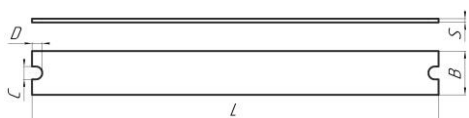

## PRICE in EUR on FCA Yaroslavl basis DETAILS of FURNITURE (latoflex) GOST 21178-2006

	Dimensions of parts	Permissible deviations
Leight, mm L	450 — 1590	± 1,5mm/run.m
Width, mm B	25,38,53,64,66,68,83,170	± 0,5mm
Thickness, mm S	8,10,12	± 0,3 mm for curved ± 0,5 mm for flat

Valid from 01.11.21

	SORT	PRICE per m3			
		CURVE		FLAT	
		Length, mm 690 and less	Lenght, mm more than 690	Lenght, mm less than 1590	Lenght, mm 1590
THE FLEX HAS A WIDTH OF 50 MM AND MORE	A/BB	600	640	640	600
THE FLEX WIDTH FROM 38 MM TO 50 MM	A/BB	655	705	O/R*	O/R*
THE FLEX WIDTH UP TO 38 MM	A/BB	687	727	O/R*	O/R*

## DETAILS of FURNITURE with grooves (latoflex) GOST 21178-2006

	Dimensions of parts	Permissible deviations
Leight, mm L	1 590	± 1,0 mm/run.m
Width, mm B	170	± 0,5 — 1,0 mm/run.m
Groove width, mm C	50	± 1,0 mm/run.m
Groove depth, mm D	50	± 1,0 mm/run.m
Thickness, mm S	8	± 1,0 mm

WIDTH	SORT	PRICE, euro.m3
THE FLEX 1590X170X8MM WITH GROOVES	A/BB	646